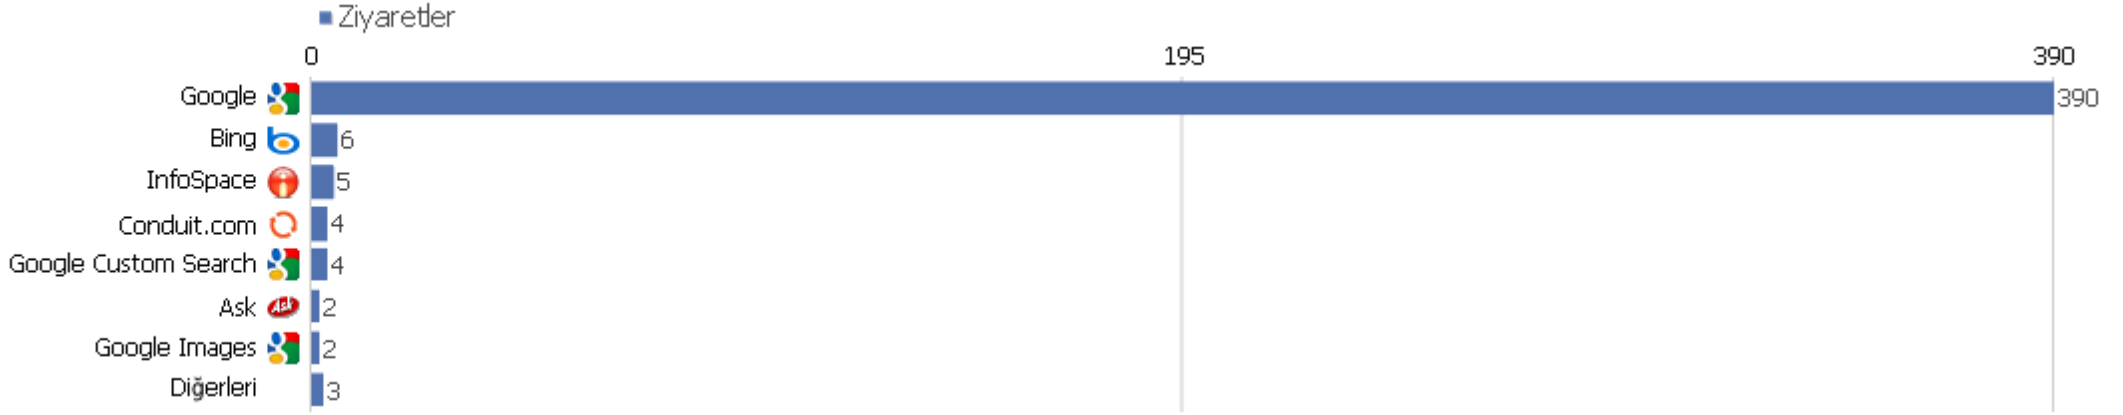

Search Engines

Search Engine	Ziyaretler	Eylemler	Ziyaret başına eylemler	Sitede geçirilen ortalama süre	Hemen çıkma oranı	Revenue
Google	390	1171	3	00:02:17	51.79%	TL 0
Bing	6	23	3.83	00:00:54	50%	TL 0
InfoSpace	5	13	2.6	00:00:23	20%	TL 0
Conduit.com	4	5	1.25	00:00:12	75%	TL 0
Google Custom Search	4	7	1.75	00:00:08	75%	TL 0
Ask	2	2	1	00:00:00	100%	TL 0
Google Images	2	4	2	00:00:03	50%	TL 0
Yandex	2	4	2	00:00:04	50%	TL 0
Yahoo!	1	2	2	00:00:15	0%	TL 0