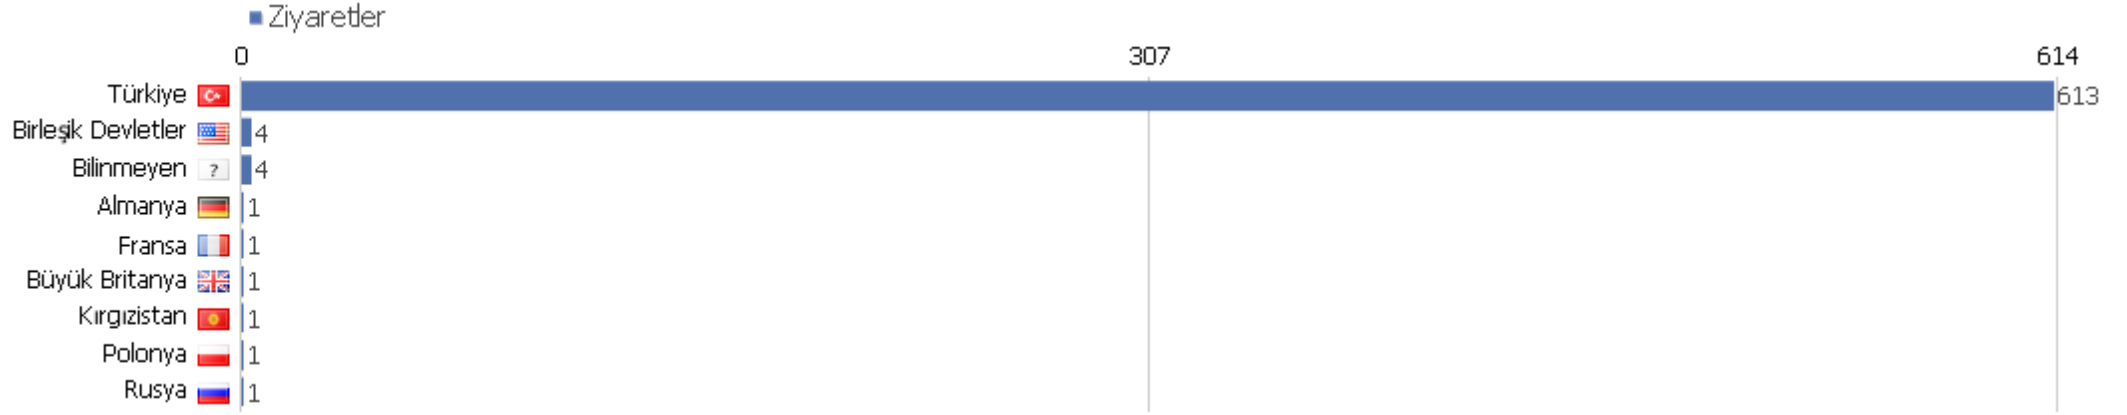

Ülke

Ülke	Ziyaretler	Eylemler	Ziyaret başına eylemler	Sitede geçirilen ortalama süre	Hemen çıkma oranı	Revenue
Türkiye	613	1938	3.16	00:02:32	49.27%	TL 0
Birleşik Devletler	4	4	1	00:00:00	100%	TL 0
Bilinmeyen	4	5	1.25	00:00:00	75%	TL 0
Almanya	1	1	1	00:00:00	100%	TL 0
Fransa	1	1	1	00:00:00	100%	TL 0
Büyük Britanya	1	2	2	00:27:59	0%	TL 0
Kırgızistan	1	1	1	00:00:00	100%	TL 0
Polonya	1	1	1	00:00:00	100%	TL 0
Rusya	1	10	10	00:01:53	0%	TL 0